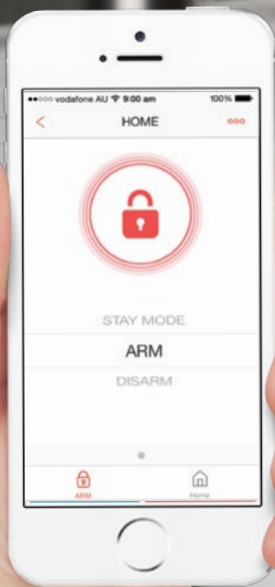

**myhome
connect**
by OMNIVISION

Siren

Wireless audio alarm device

This is an add-on device for your Oplink system. You must have an Oplink system to use this product.

FEATURES

- ✔ Works with ALL Oplink systems
- ✔ Self-Configuring and easy installation
- ✔ Loud siren with graduating volume
- ✔ Battery backup (pre-installed)