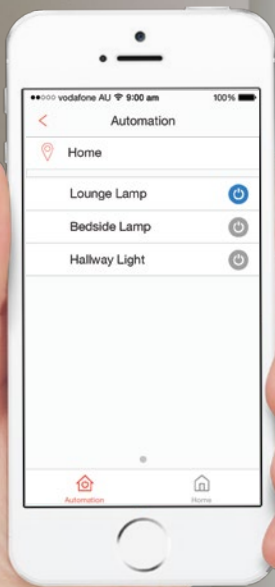

**myhome
connect**
by OMNIVISION

Smart Plug

Home automation device: Controls lights and other electronic devices

This is an add-on device for your Oplink system. You must have an Oplink system to use this product.

FEATURES

- ✔ Works with ALL Oplink systems
- ✔ Self-Configuring and easy installation
- ✔ Control On/Off function for electronic devices from your smartphone
- ✔ Surge-protected outlet
- ✔ Manual ON/OFF button